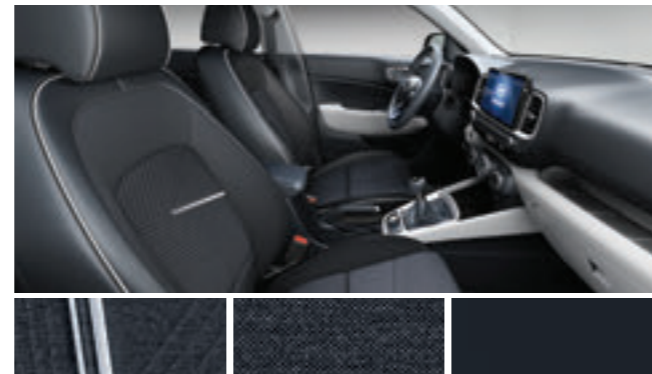

ISOFIX

Interior colors

Black One-tone Interior(GL)

Black One-tone Interior(GLS)

Gray Two-tone Interior(GLS)

Black One-tone Interior(TOP)

Gray Two-tone Interior(TOP)

Meteor Blue Two-tone Interior(TOP)