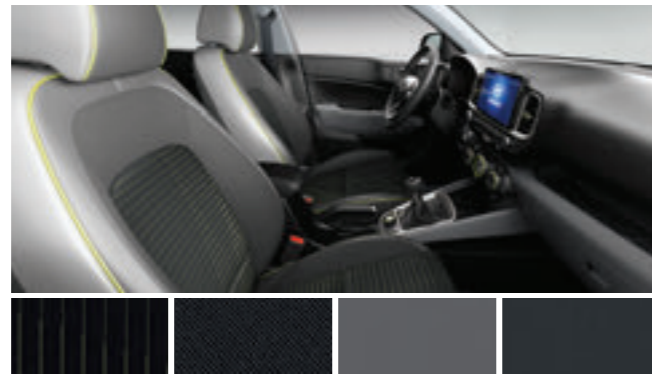

ISOFIX

Interior colors

Black One-tone Interior(GL)

Black One-tone Interior(GLS)

Gray Two-tone Interior(GLS)

Black One-tone Interior(TOP)

Gray Two-tone Interior(TOP)

Meteor Blue Two-tone Interior(TOP)